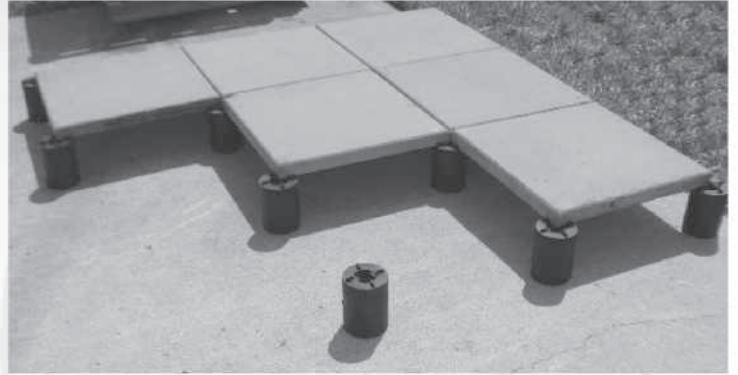

IKO COLD GOLD ADHESIVE

IKO COLD GOLD Adhesive is a solvent-free, single component, cold process roofing adhesive suitable for IKOTherm, Protectoboard and Modiflex Base/Cap sheets

Features and Benefits

- **Solvent-Free:** no pungent odours and no fire hazard
- **VOC-Free:** no volatile compounds
- **Non-Hazardous:** unrestricted transport in North America
- Wide range of application temperatures: -10°C (14°F) to 40°C (104°F)*

TERRING

PAVING SLAB SUPPORT SYSTEM

WEGU

NEW STACKABLE TERRING

Features

- 1.5 Inch Stackable
- Locking tabs for ease of installation
- Grooved for water drainage

Advantages

- Can be stacked to obtain clearance over pipes, parapets or other obstructions
- Works in conjunction with rest of Terring Paving Slab Support System
- Leveling can be accomplished quickly
- Rubber greatly reduces sound transmission to interior of building

Benefits

- Quicker installation
- No leveling equipment required

MRO5032 ROLL-N-CHEK™ SEAM ROLLER

Seam roller with seam tester lets you quickly and easily check seams right after seaming!

Immediately check seam by running tester along seam edge

NEW! CONVERTIBLE SEAM TESTER ...

MM21060 - Convertible Seam Tester

... CHANGES TO A STAND-UP SEAM TESTER IN SECONDS!

EVERHARD

EMERGENCY Water Diverter

OVERHEAD PROTECTION FROM ROOF • PIPE • MACHINERY LEAKS!