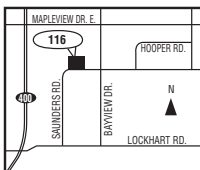

BARRIE

116 Saunders Road
Barrie, ON L4N 9A8
Tel: (705) 792-6683
Fax: (705) 792-1264
barrie@sparmarathon.ca