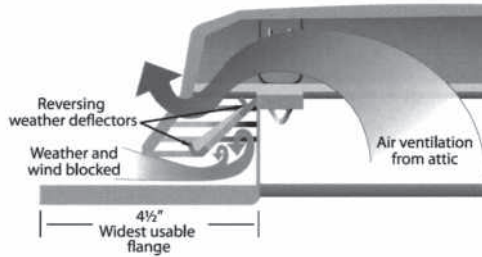

NEW! CONVERTIBLE SEAM TESTER ...

MM21060 - Convertible Seam Tester

... CHANGES TO A STAND-UP SEAM TESTER IN SECONDS!

EVERHARD

EMERGENCY Water Diverter

OVERHEAD PROTECTION FROM ROOF • PIPE • MACHINERY LEAKS!

NEW IN VENTILATION

- Weather deflecting screen
- Largest flange
- Leading edge design
- Chimney louvers on vent edges
- Raised drip edge on three sides
- Insect screen not exposed to sun

- AT3022 Exhaust vent adaptor
- Snap fits directly into AT1050 roof vent
- Converts AT1050 roof vent into an exhaust vent
- Converts to 4" and 6" ducts for bathroom and rangehood fans