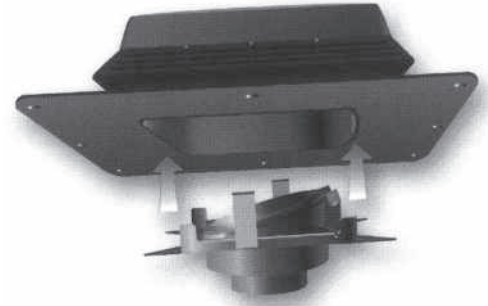

TERRING

PAVING SLAB SUPPORT SYSTEM

WEGU

NEW STACKABLE TERRING

Features

- 1.5 Inch Stackable
- Locking tabs for ease of installation
- Grooved for water drainage

Advantages

- Can be stacked to obtain clearance over pipes, parapets or other obstructions
- Works in conjunction with rest of Terring Paving Slab Support System
- Leveling can be accomplished quickly
- Rubber greatly reduces sound transmission to interior of building

NEW! CONVERTIBLE SEAM TESTER ...

MM21060 - Convertible Seam Tester

... CHANGES TO A STAND-UP SEAM TESTER IN SECONDS!

EVERHARD

EMERGENCY Water Diverter

OVERHEAD PROTECTION FROM ROOF • PIPE • MACHINERY LEAKS!

NEW IN VENTILATION

- Weather deflecting screen
- Largest flange
- Leading edge design
- Chimney louvers on vent edges
- Raised drip edge on three sides
- Insect screen not exposed to sun

- AT3022 Exhaust vent adaptor
- Snap fits directly into AT1050 roof vent
- Converts AT1050 roof vent into an exhaust vent
- Converts to 4" and 6" ducts for bathroom and rangehood fans